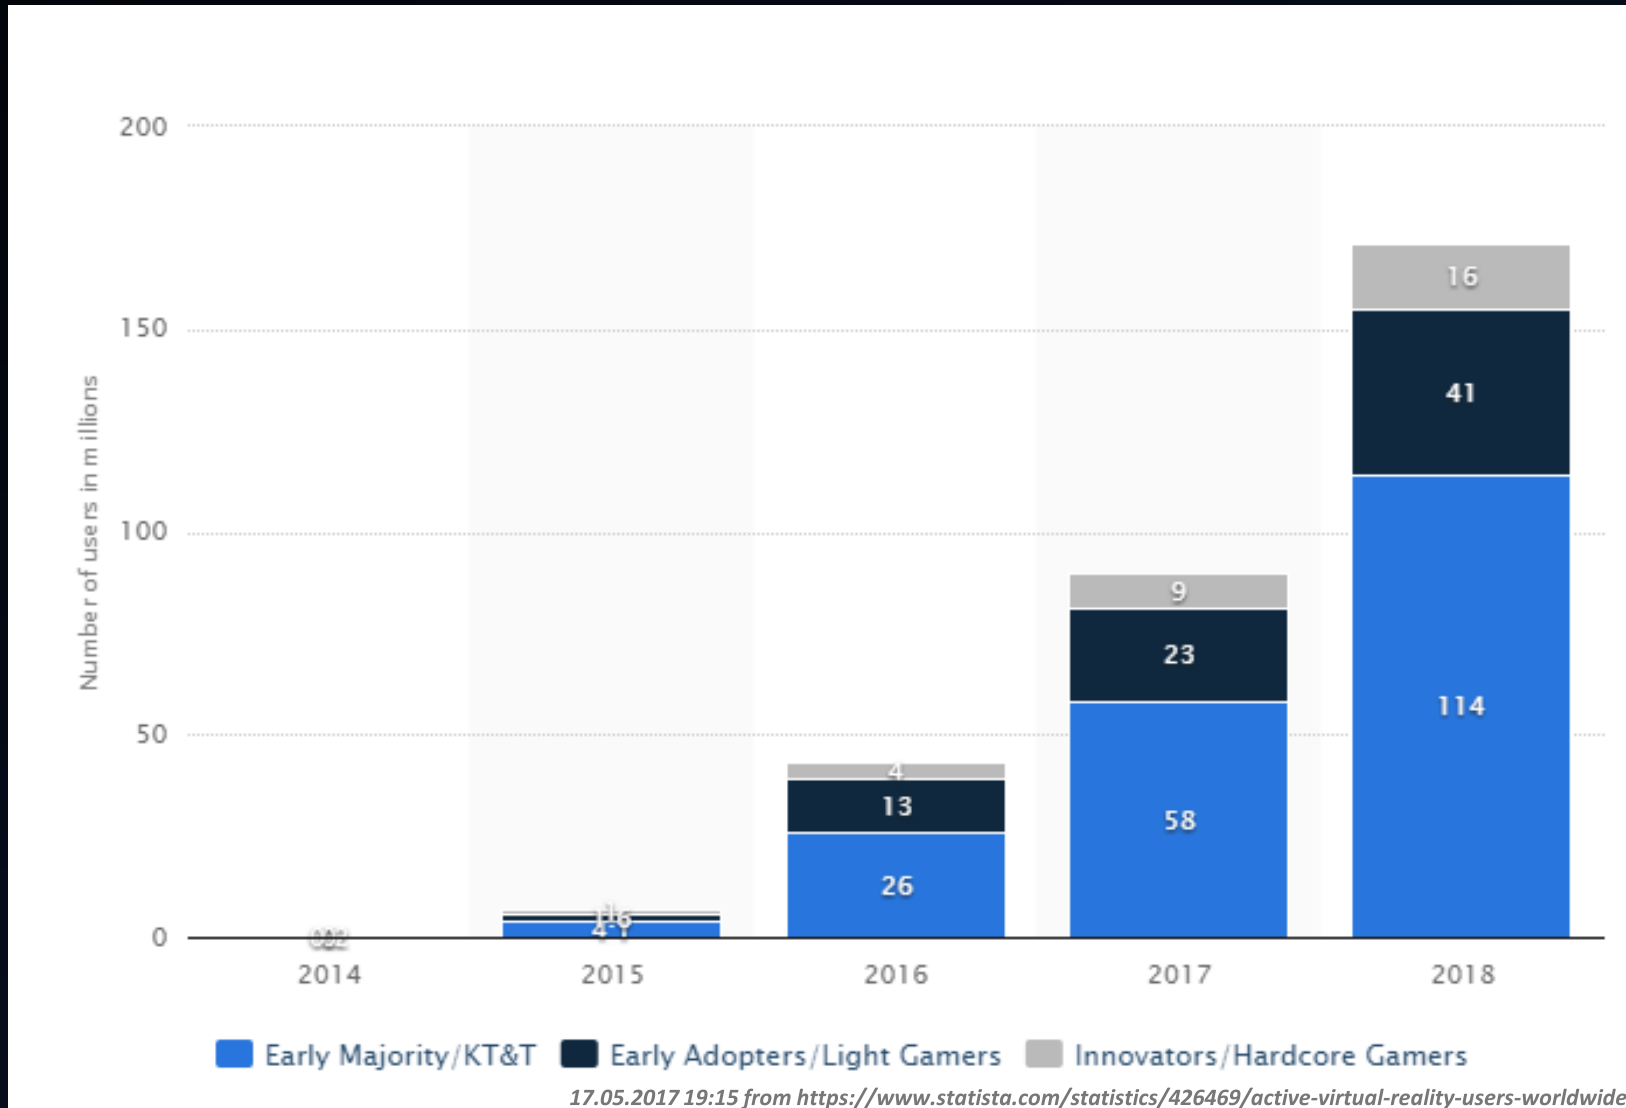

Number of active virtual reality users worldwide from 2014 to 2018 (in millions)