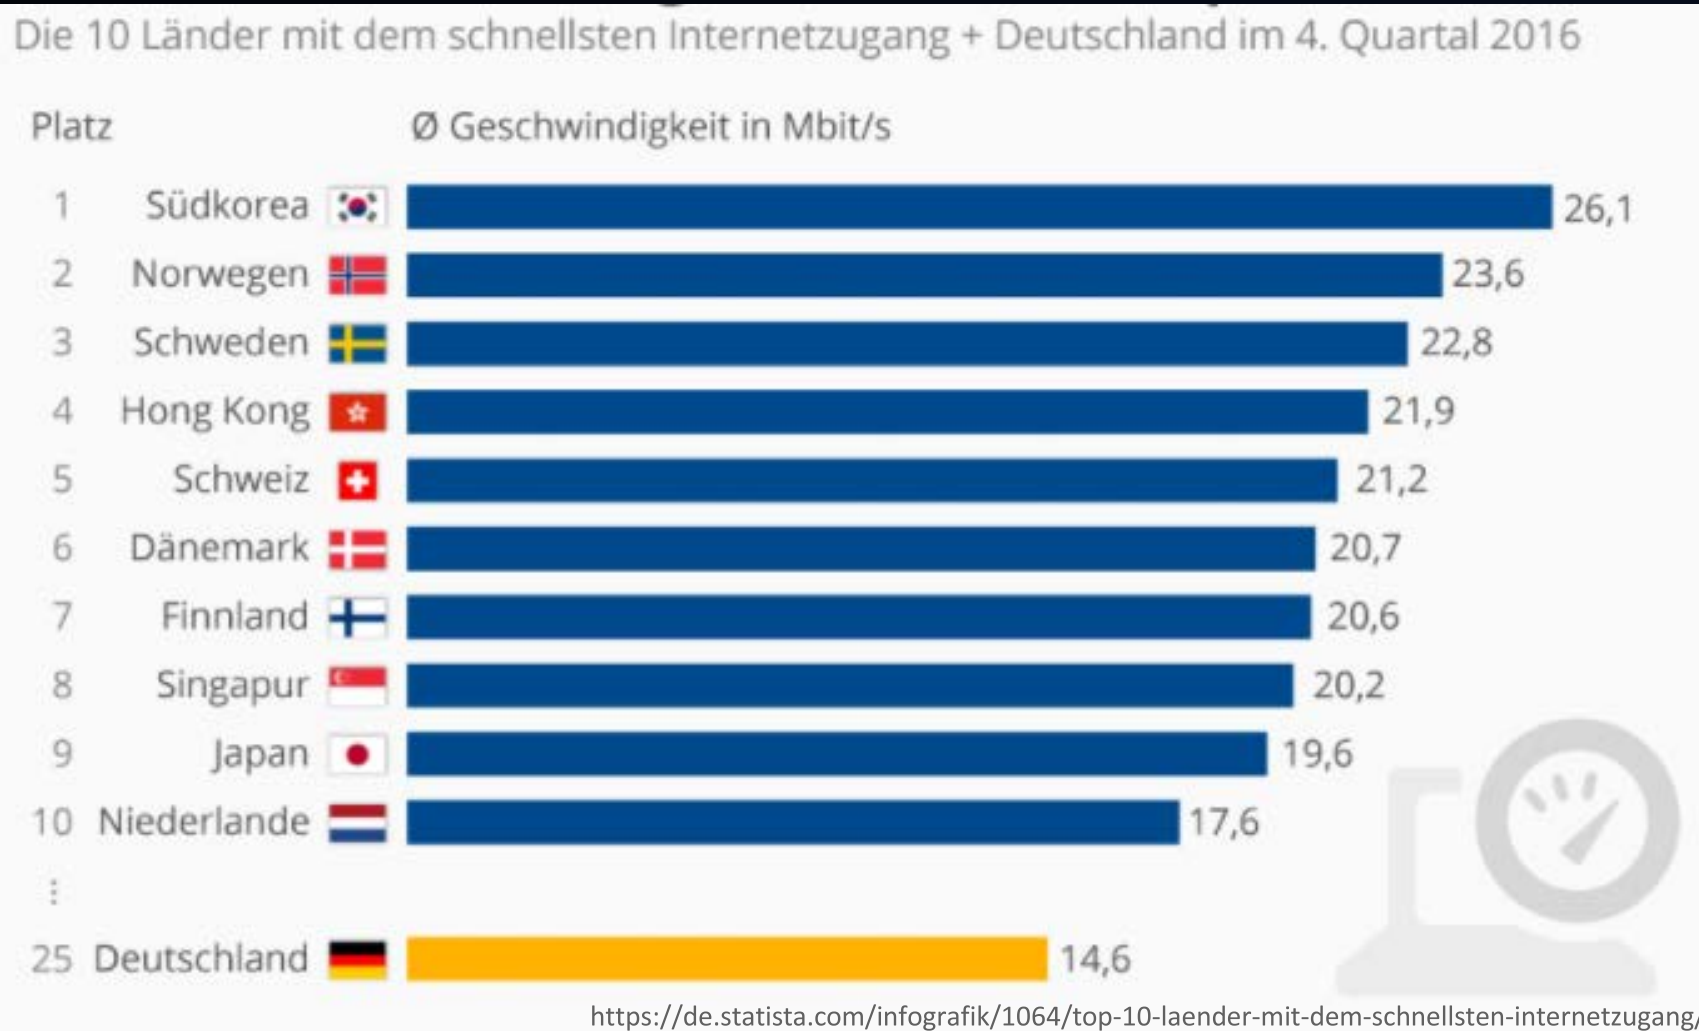

Average Internet Speed - Top Ten Countries and Germany