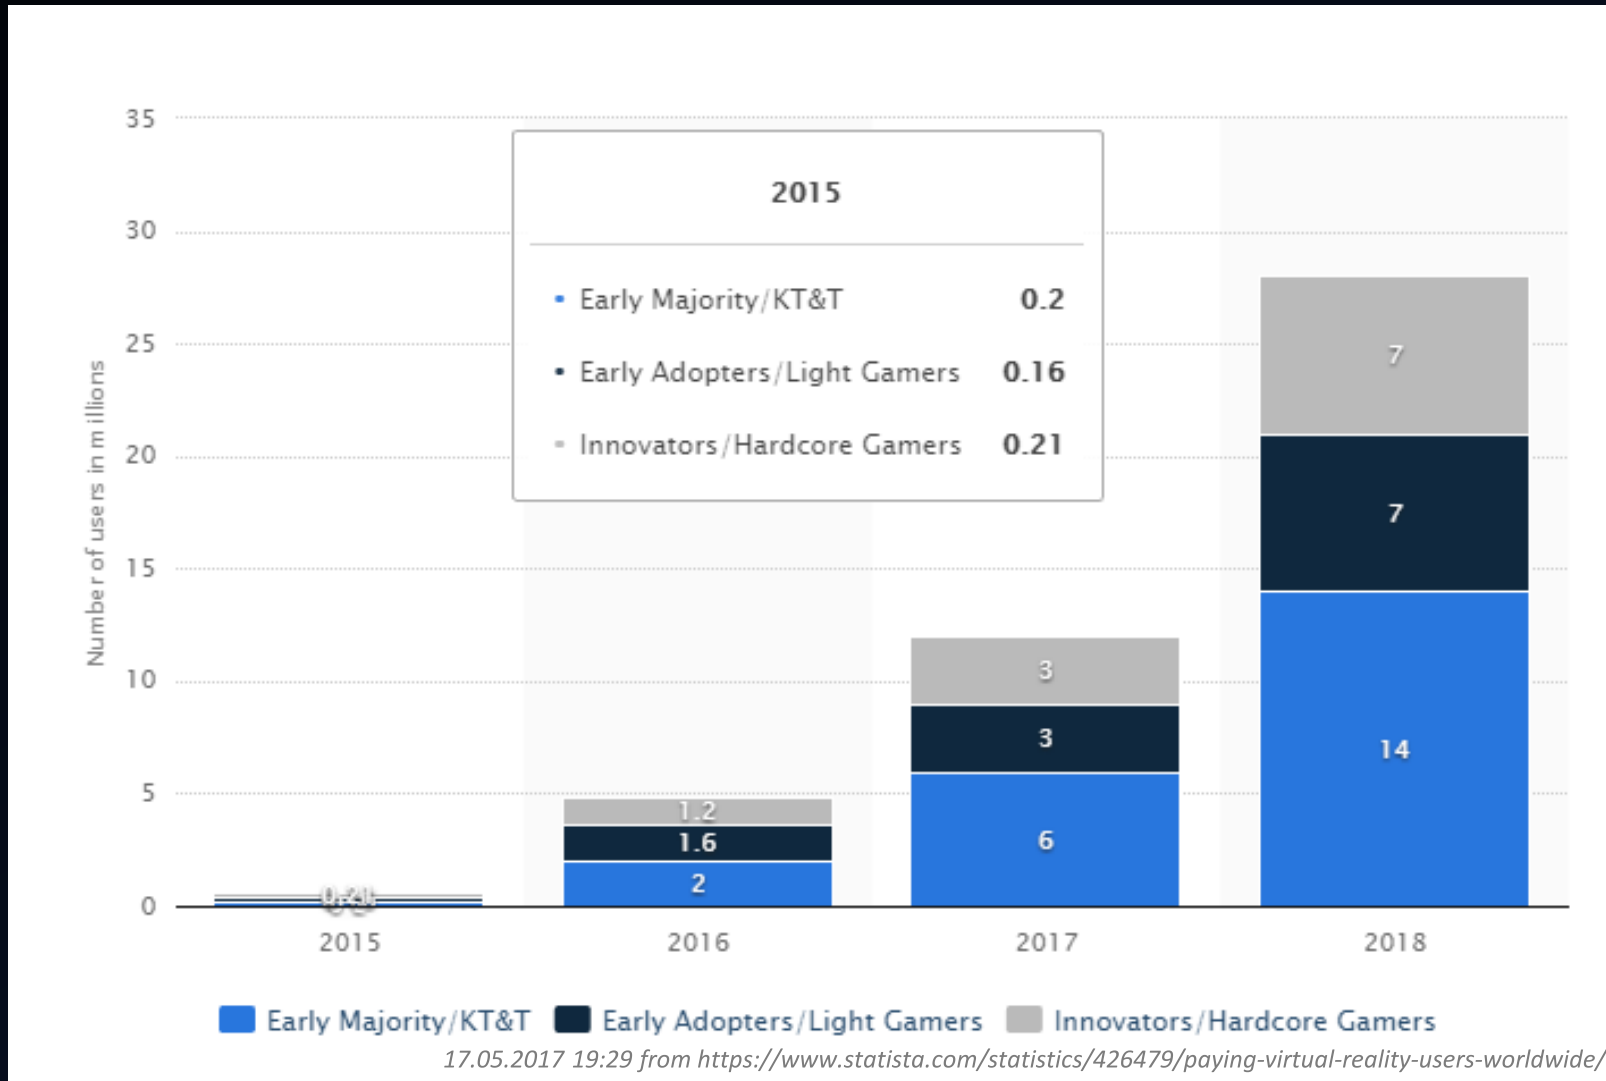

Number of paying virtual reality users worldwide from 2015 to 2018 (in millions)